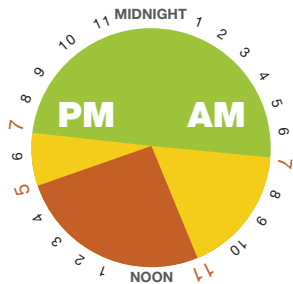

Ontario Electricity Time-of-Use Price Periods

Summer - Weekdays

May 1 - October 31

Winter - Weekdays

November 1 - April 30

Weekends & Holidays

All Year

Off-Peak

Mid-Peak

On-Peak

Niagara
On-The-Lake
HYDRO

SAVE WITH A PROGRAMMABLE
THERMOSTAT

Summer

°C
°F

Home

> 25°
> 77°

Away

> 28°
> 82°

Winter

°C
°F

Home

< 20°
< 68°

Away

< 17°
< 62°