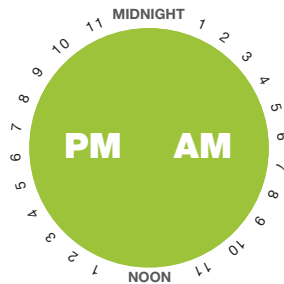

Ontario Electricity Time-of-Use Price Periods

Summer - Weekdays

May 1 - October 31

Winter - Weekdays

November 1 - April 30

Weekends & Holidays

All Year

Off-Peak

Mid-Peak

On-Peak

Niagara
On-The-Lake
HYDRO

SAVE WITH A PROGRAMMABLE
THERMOSTAT

Summer

°C
°F

Home

> 25°
> 77°