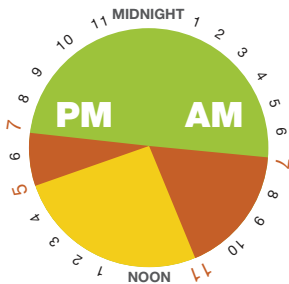

Ontario Electricity Time-of-Use Price Periods

Summer - Weekdays

May 1 - October 31

Winter - Weekdays

November 1 - April 30

Weekends & Holidays

All Year

Off-Peak

Mid-Peak

On-Peak

Niagara
On-The-Lake
HYDRO

SAVE WITH A PROGRAMMABLE
THERMOSTAT

Summer

°C
°F

Home

> 25°
> 77°

Away

> 28°
> 82°

Winter

°C
°F

Home

< 20°
< 68°

Away

< 17°
< 62°